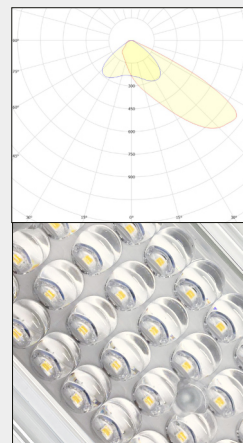

Typ produktu

ARENA-I SPORT optic AS

Kódy produktu

ARENA-I SPORT 1.3ft 10500/840 optic AS	59	9127	155	1.9	935	8422277	8422287
ARENA-I SPORT 1.3ft 12500/840 optic AS	70	10762	154	1.9	935	8423277	8423287
ARENA-I SPORT 1.3ft 14500/840 optic AS	83	12411	150	1.9	935	8424277	8424287
ARENA-I SPORT 1.4ft 16000/840 optic AS	86	13621	158	2.6	1190	8425277	8425287
ARENA-I SPORT 1.4ft 19000/840 optic AS	104	16144	155	2.6	1190	8427277	8427287
ARENA-I SPORT 1.4ft 22000/840 optic AS	122	18521	152	2.6	1190	8429277	8429287
ARENA-I SPORT 1.5ft 21000/840 optic AS	115	18161	158	3.3	1444	8428277	8428287
ARENA-I SPORT 1.5ft 25000/840 optic AS	139	21525	155	3.3	1444	8430277	8430287
ARENA-I SPORT 1.5ft 27000/840 optic AS	151	23035	153	3.3	1444	8431277	8431287
ARENA-I SPORT 1.5ft 28500/840 optic AS	163	24694	151	3.3	1444	8432277	8432287
ARENA-I SPORT 1.6ft 31500/840 optic AS	171	27101	158	4.6	1953	8433277	8433287
ARENA-I SPORT 1.6ft 37000/840 optic AS	207	32121	155	4.6	1953	8434277	8434287
ARENA-I SPORT 1.6ft 42500/840 optic AS	244	36850	151	4.6	1953	8435277	8435287

Světelná křivka a optika